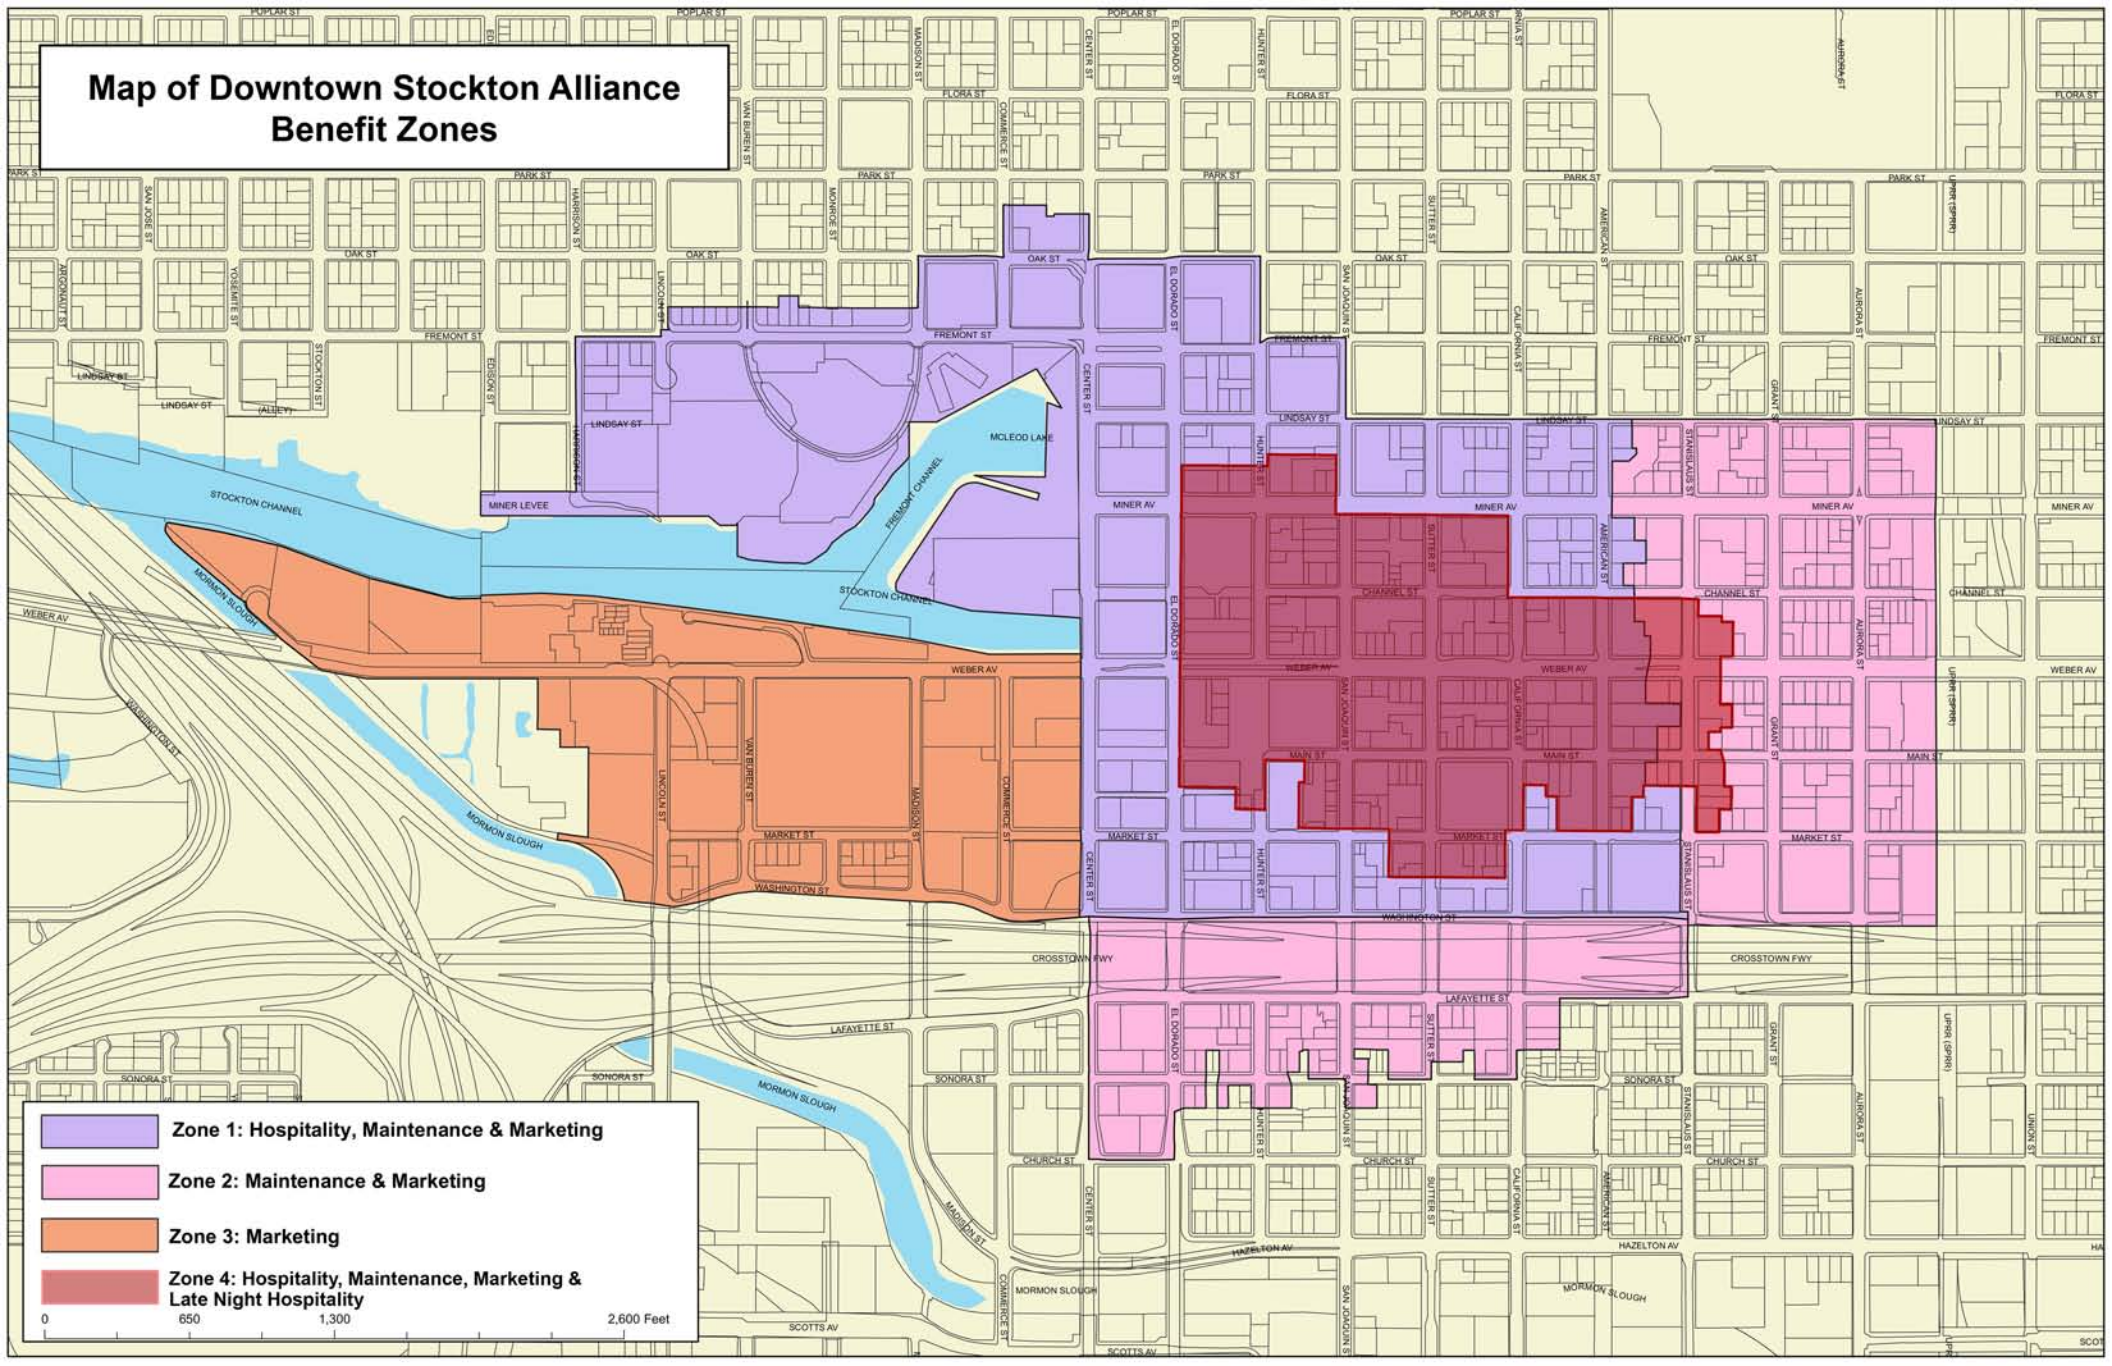

Map of Downtown Stockton Alliance Benefit Zones

Zone 1: Hospitality, Maintenance & Marketing

Zone 2: Maintenance & Marketing

Zone 3: Marketing

Zone 4: Hospitality, Maintenance, Marketing & Late Night Hospitality

0 650 1,300 2,600 Feet